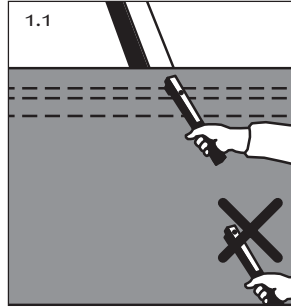

Installation instructions Permo® - Breathable Underlay

Details

KLÖBER