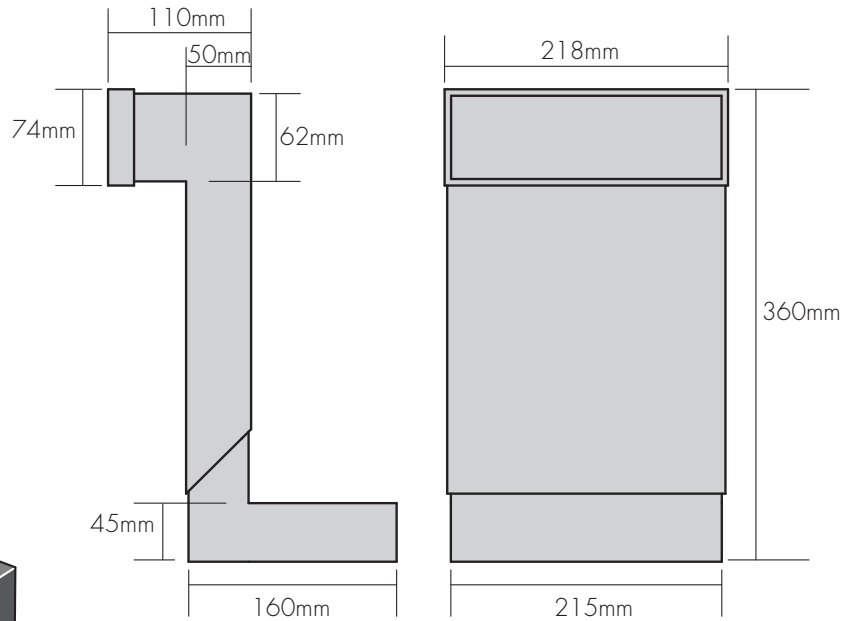

9"x3" Telescopic Z Shape Underfloor Liner

For use with KV9220-93 airbricks to provide under floor ventilation. Telescopic adjustment permits vertical span between 3-5 brick courses. To prevent stagnant pockets of air we recommend 2m centres.

Use in conjunction with KV9220-93, KV9540, KV9523, KV9502, KV9504, KV9503.

Product Code

KV9501

Box Size

290 x 360 x 880mm

Packing

Boxed in 20, 20 boxes per pallet (400 units)

Pallet Size

1 x 1.2 x 2.43m

Free Area

78cm²

Weight

0.434kg per product, 9kg per box, 205kg per pallet.

Manufacturing Process

Injection moulded

Material

Product Code

KV9540

Box Size

245 x 420 x 535mm

Packing

Boxed in 10, 45 boxes per pallet (450 units)

Pallet Size

1 x 1.2 x 2.2m