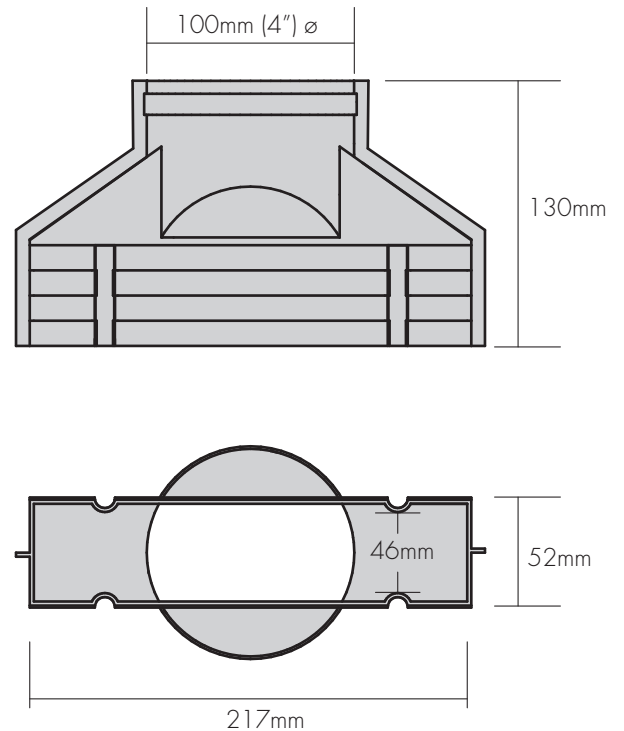

4" Dia. Z Liner Rear Round Converter

Rectangular to 4"Ø adapter to push fit onto the rear horizontal section of KV9501 under floor vent to enable 4"Ø pipe connection to ensure a route passage of air to remote voids.

Use in conjunction with KV9220-93, KV9501, KV9540, KV9523, KV9502, KV9503

References

BS 5440 Pt.2:2000

Product Code

KV9504

Box Size

315 x 380 x 675 mm

Pallet Size

1 x 1.2 x 2.06 m

Free Area

100 cm²

Packing

Boxed packs of 25, 24 boxes per pallet (600 units)

Weight

63g per unit, 2.417kg per box, 75kg per pallet

Manufacturing Process

Vacuum formed and fabricated

Material

HIPS - High Impact Polystyrene

Colours

Black

Klober Ltd

Unit 6F · East Midlands Distribution Centre · Short Lane · Castle Donington · Derbyshire · DE74 2HA
Tel. +44 (0)1332 813 050 · Fax +44 (0)1332 814 033 · info@klober.co.uk · www.klober.co.uk

KLOBER