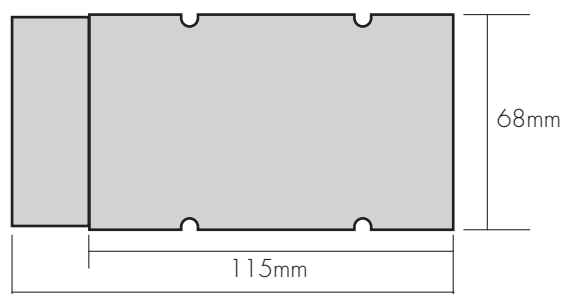

68mm

115mm

140mm

Simple push fit connection into the top horizontal section of the KV9501 under floor vent, extending the span by 115mm ensuring continuous uninterrupted duct. Allows the fitting of airbrick (KV9220-93).

Use in conjunction with KV9220-93, KV9501, KV9540, KV9523, KV9504, KV9503.

References

BS 5440 Pt.2:2000

Product Code

KV9502

Box Size

315 x 380 x 675 mm

Pallet Size

1 x 1.2 x 2.06 m

Free Area

100 cm²

Packing

Boxed packs of 30, 20 boxes per pallet (600 units)

Weight

88g per unit, 3.329kg per box, 95kg per pallet

Manufacturing Process

Vacuum formed

Material

HIPS - High Impact Polystyrene

Colours

Black