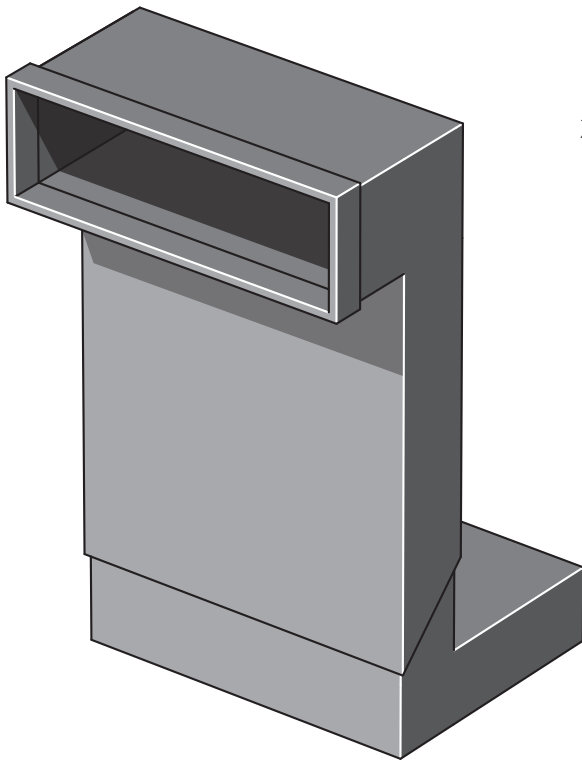

9"x3" Telescopic Z Shape Underfloor Liner

For use with KV9220-93 airbricks to provide under floor ventilation. Telescopic adjustment permits vertical span between 3-5 brick courses. To prevent stagnant pockets of air we recommend 2m centres.

KLOBER

16" Z Liner Extension

Fits Klover's telescopic under floor KV9501. The simple push fit connection allows for further adjustment up to 9 courses and can be cut to size if required.

Use in conjunction with KV9220-93, KV9501, KV9523, KV9502, KV9504, KV9503.