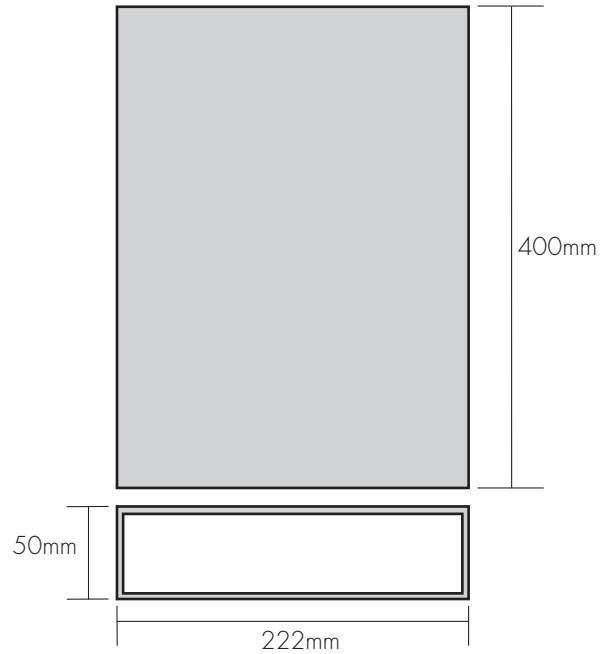

1 x 1.2 x 2.43m

Free Area

78cm²

Weight

0.434kg per product, 9kg per box, 205kg per pallet.

Manufacturing Process

Injection moulded

Material

KLOBER

16" Z Liner Extension

Fits Klover's telescopic under floor KV9501. The simple push fit connection allows for further adjustment up to 9 courses and can be cut to size if required.

Use in conjunction with KV9220-93, KV9501, KV9523, KV9502, KV9504, KV9503.

Product Code

KV9540

Box Size

245 x 420 x 535mm

Packing

Boxed in 10, 45 boxes per pallet (450 units)

Pallet Size

1 x 1.2 x 2.2m