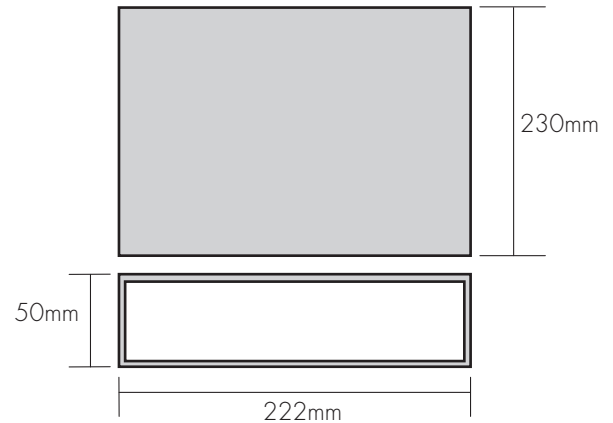

KLOBER

9" Z Liner Extension

Fits Klover's telescopic under floor KV9501. The simple push fit connection allows for further adjustment up to 7 courses and can be cut to size if required.

Use in conjunction with KV9220-93, KV9540, KV9501, KV9502, KV9504, KV9503.