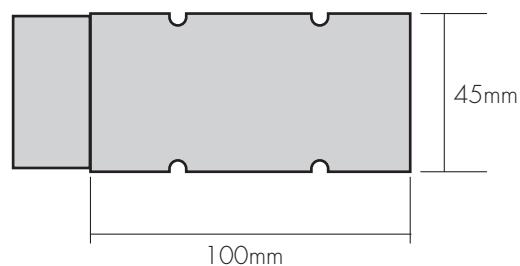

9"x4" Z Liner Rear Extension

Simple push fit connection into the rear horizontal section of the KV9501 under floor vent, extending the span by 100mm ensuring continuous uninterrupted duct.

Use in conjunction with KV9220-93, KV9501, KV9540, KV9523, KV9502, KV9504.

References

BS 5440 Pt.2:2000

Product Code

KV9503

Box Size

315 x 380 x 675 mm

Pallet Size

1 x 1.2 x 2.06 m

Free Area

100 cm²

Packing

Boxed packs of 50, 20 boxes per pallet (1000 units)

Weight

78g per unit, 4.515kg per box, 120kg per pallet

Manufacturing Process

Vacuum formed

Material

HIPS - High Impact Polystyrene

Colours

Black

Klober Ltd

Unit 6F · East Midlands Distribution Centre · Short Lane · Castle Donington · Derbyshire · DE74 2HA
Tel. +44 (0)1332 813 050 · Fax +44 (0)1332 814 033 · info@klober.co.uk · www.klober.co.uk

KLOBER