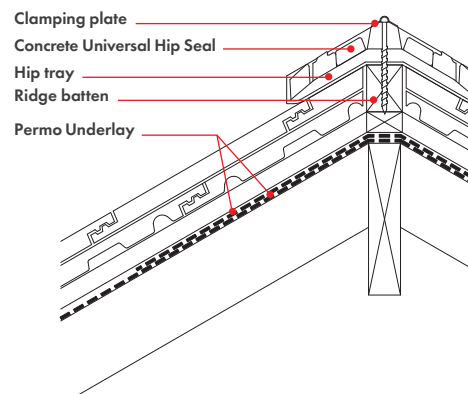

A universal ventilating dry hip system, best suited for concrete.

The Roll Fix Concrete Universal Hip Kit is a universal dry hip system most suited for concrete hip tiles. Available in three colours to blend in with the roof, it comes in a practical all-in-one kit and includes hip trays and cro clips.

Typical section

Hip detail with universal hip tiles

Features and benefits

- Mortar free, making it quick to install in most weathers.
- The ridge seal comes with fixed lugs for easy application.
- Premium ridge roll with stainless steel fixings.
- Highly durable - UV stable and water and wind resistant.

Area of application

- Suits most concrete hips.
- Can be used on clay hip tiles, where lugs do not interfere, when used with the clay conversion kit.
- New build and refurbishment.

Related products

- Flashing Glue (PACCGL). This is recommended to help fix the butyl strip in damp conditions.
- A conversion kit for clay hip and replacement accessories and fixings are also available (please see table below).

Technical guidance

Material	Polypropylene membrane with a mesh fabric. Lower portion of each side flap: Lower portion UV stable coloured aluminium coating
Boxed weight	3.92kg
Roof pitch	Suitable for roof pitches of 15° - 45°
Installation temperature	+5° to +40° C
Temperature resistance	-20° to +80° C
More information	Please refer to the Ridge and Hip Installation guide for further guidance